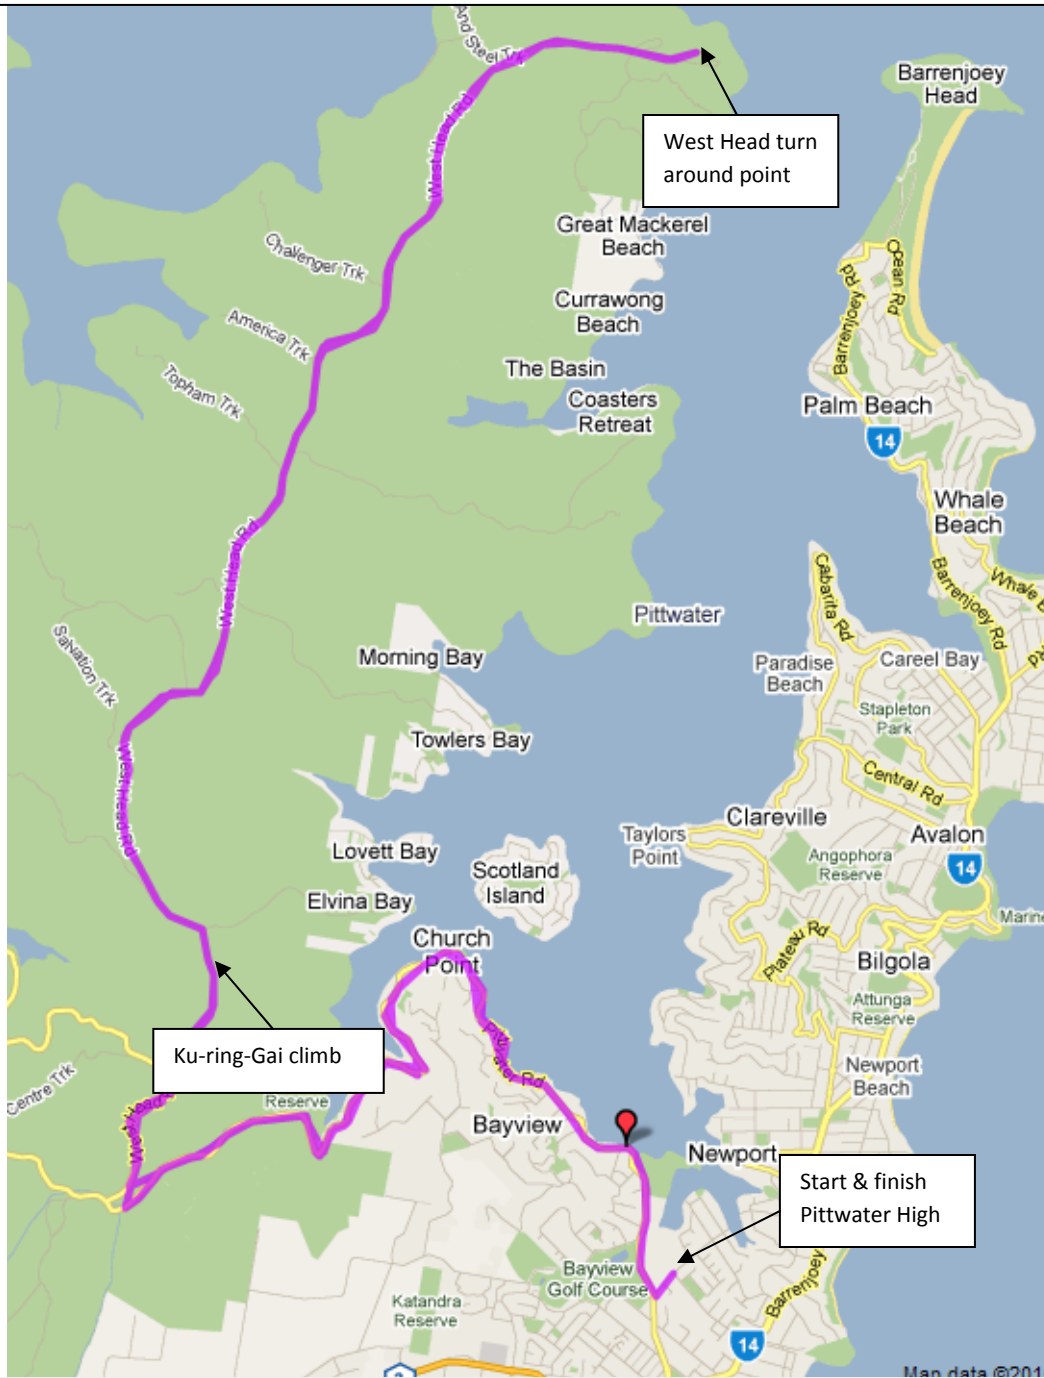

## 50km Ku-ring-gai Chase National Park

Route Elevation

Total climb 960m